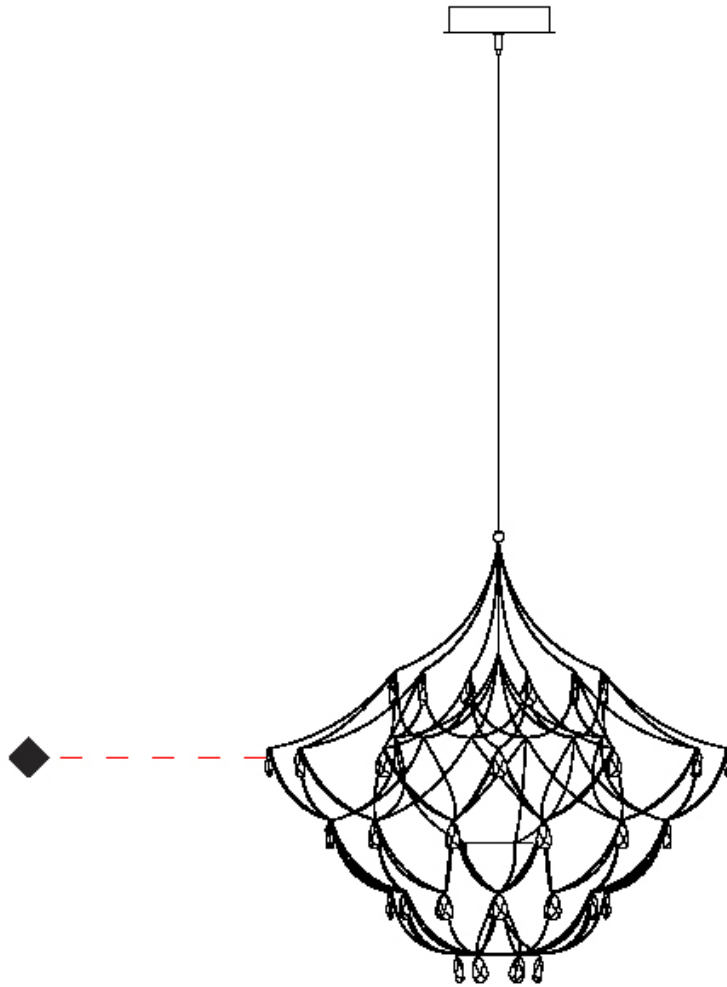

CRYSTAL GALAXY SUSPENSION

D101389-

PROJECT

TYPE

SPECIFIER

QUANTITY

DATE

D