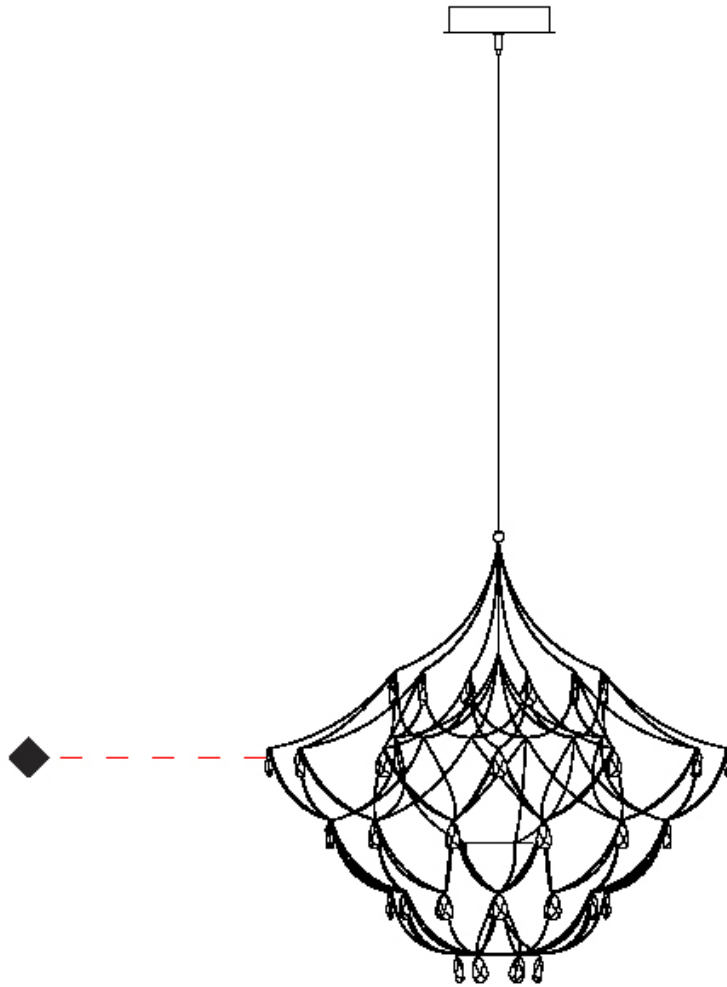

CRYSTAL GALAXY SUSPENSION

D101397-

PROJECT

TYPE

SPECIFIER

QUANTITY

DATE

D