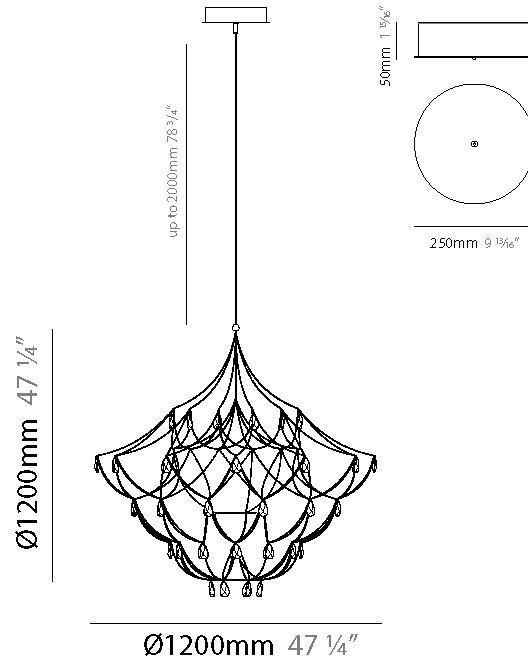

D101401-

base number	LED	Color	Finish
	Dimming	Temperature	Options

1. To build a product code in our configurator select the specify button on the base model # product page
2. To build a manual product code on this datasheet choose from the options listed below in blue font and add the suffix to the base model #

GENERAL

Series: Crystal Galaxy
Brand: Quasar
Division: Design
Mounting Type: Suspension
Mounting Location: Ceiling
Subcategory: Ambient

PHYSICAL

Shape: Abstract
Diameter (mm): 1200
Diameter (in): 47 1/4
Height (mm): 1200
Height (in): 47 1/4
Max. Overall Height (mm): 3200
Max. Overall Height (in): 126
Light Distribution: Omnidirectional
Weight (kg): 4
Weight (lbs): 8.82
Fixture Finish: NIC / BRA / BBR
Fixture Material: Metal
Cable Details: 2000mm Cable
Upon Request: Custom Sizes

ELECTRICAL

Number of Lamps: 108
Lamp Type: LED Retrofit
Input Wattage (W): 35.64
Bulb Included: Bulb Included
Max. Wattage Per Lamp (W): 0.33
Lamp Base: E10
Dimming: 0-10V Dimming / Phase Dimming (120Vac Only)
Driver Included: Yes
Driver Location: Integrated
Driver Type: Constant Voltage - Universal
Driver Class: Class 2
Input Voltage (V): 120 - 277
Output Voltage (V): 12
Lamp Voltage (V): 12

LED

Color Temperature (°K): 2600 / 3000 / 3500
Max. Delivered Lumen (lm): 2484 (2600K)
CRI: >90 CRI
Lamp Life (hrs): 50000

OPTICAL

RATINGS AND CERTIFICATIONS

Certified By: Certified for North American Standards
IP rating: IP20