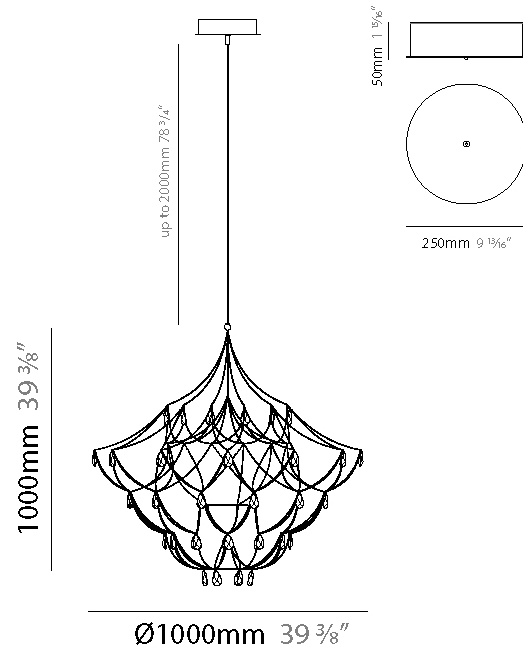

CRYSTAL GALAXY SUSPENSION

D101398-

base number   LED Dimming   Color Temperature   Finish Options

1. To build a product code in our configurator select the specify button on the base model # product page
2. To build a manual product code on this datasheet choose from the options listed below in blue font and add the suffix to the base model #

GENERAL

Series: Crystal Galaxy
Brand: Quasar
Division: Design
Mounting Type: Suspension
Mounting Location: Ceiling
Subcategory: Ambient

PHYSICAL

Shape: Abstract
Diameter (mm): 1000
Diameter (in): 39 3/8
Height (mm): 1000
Height (in): 39 3/8
Max. Overall Height (mm): 2000
Max. Overall Height (in): 78 3/4
Light Distribution: Omnidirectional
Fixture Finish: [NIC](#) / [BRA](#) / [BBR](#)
Fixture Material: Metal
Upon Request: Custom Sizes

ELECTRICAL

Number of Lamps: 75 + 1
Lamp Type: LED Retrofit
Input Wattage (W): 31.75
Bulb Included: Bulb Included
Max. Wattage Per Lamp (W): 0.33 + 7
Lamp Base: E10 + GU10
Dimming: [0-10V Dimming](#) / [Phase Dimming (120Vac Only)](#)
Driver Included: Yes
Driver Location: Integrated
Driver Type: Constant Voltage - Universal
Driver Class: Class 2
Input Voltage (V): 120 - 277
Output Voltage (V): 12
Lamp Voltage (V): 12

LED

Color Temperature (*K): [2600](#) / [3000](#) / [3500](#)
CRI: >90 CRI
Lamp Life (hrs): 50000

OPTICAL

RATINGS AND CERTIFICATIONS

Certified By: Certified for North American Standards
IP rating: IP20

PROJECT	_____
TYPE	_____
SPECIFIER	_____
QUANTITY	_____
DATE	_____