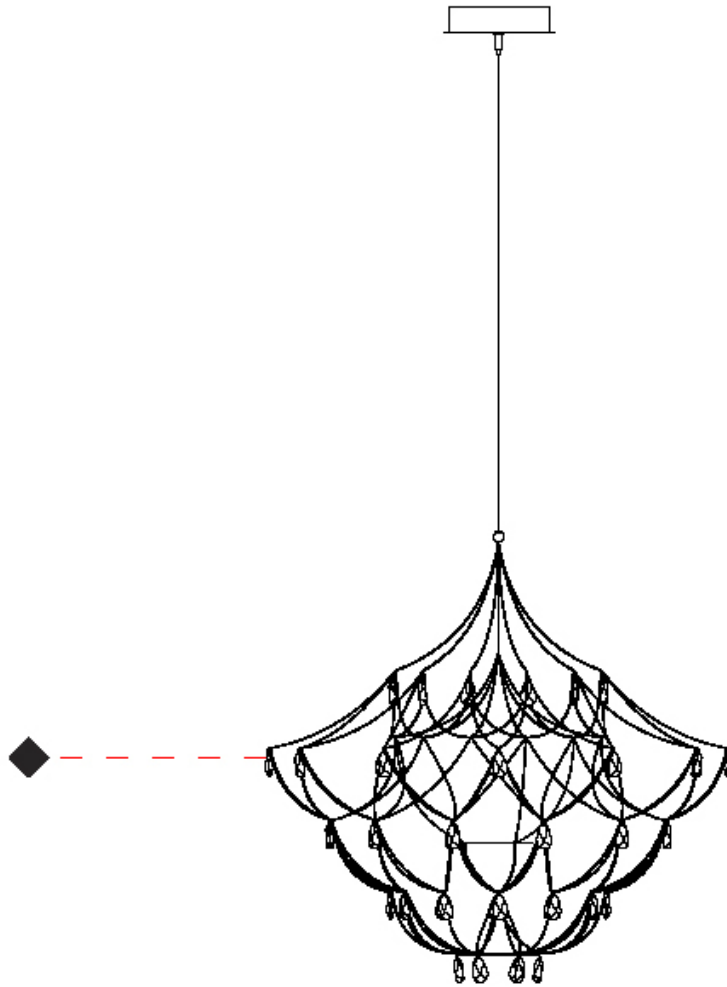

CRYSTAL GALAXY SUSPENSION

D101390-

PROJECT _____

TYPE _____

SPECIFIER _____

QUANTITY _____

DATE _____

D