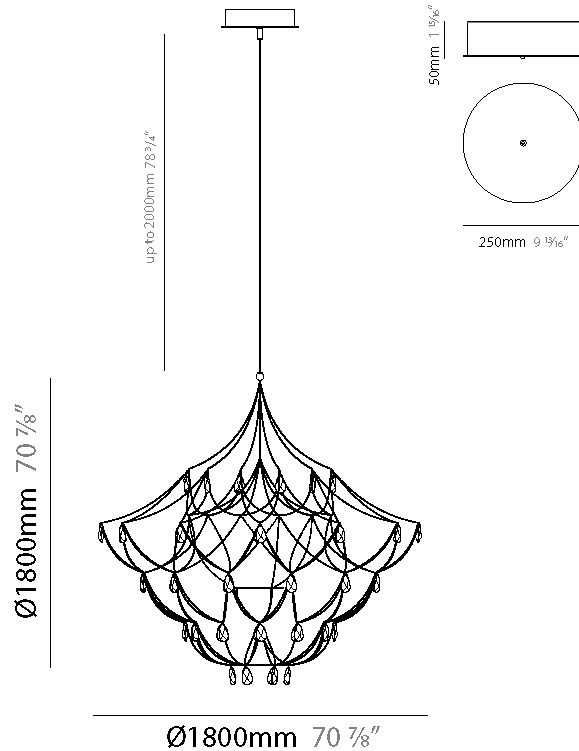

D101413-

base number	LED	Color	Finish
	Dimming	Temperature	Options

1. To build a product code in our configurator select the specify button on the base model # product page
2. To build a manual product code on this datasheet choose from the options listed below in blue font and add the suffix to the base model #

GENERAL

Series: Crystal Galaxy
Brand: Quasar
Division: Design
Mounting Type: Suspension
Mounting Location: Ceiling
Subcategory: Ambient

PHYSICAL

Shape: Abstract
Diameter (mm): 1800
Diameter (in): 70 ⁷/₈
Height (mm): 1800
Height (in): 70 ⁷/₈
Max. Overall Height (mm): 3800
Max. Overall Height (in): 149 ⁵/₈
Light Distribution: Omnidirectional
Weight (kg): 7
Weight (lbs): 15.43
Fixture Finish: NIC / BRA / BBR
Fixture Material: Metal
Cable Details: 2000mm Cable
Upon Request: Custom Sizes

ELECTRICAL

Number of Lamps: 150
Lamp Type: LED Retrofit
Input Wattage (W): 49.5
Bulb Included: Bulb Included
Max. Wattage Per Lamp (W): 0.33
Lamp Base: E10
Dimming: 0-10V Dimming / Phase Dimming (120Vac Only)
Driver Included: Yes
Driver Location: Integrated
Driver Type: Constant Voltage - Universal
Driver Class: Class 2
Input Voltage (V): 120 - 277
Output Voltage (V): 12
Lamp Voltage (V): 12

LED

Color Temperature (°K): 2600 / 3000 / 3500
Max. Delivered Lumen (lm): 3450 (2600K)
CRI: >90 CRI
Lamp Life (hrs): 50000

OPTICAL

RATINGS AND CERTIFICATIONS

Certified By: Certified for North American Standards
IP rating: IP20