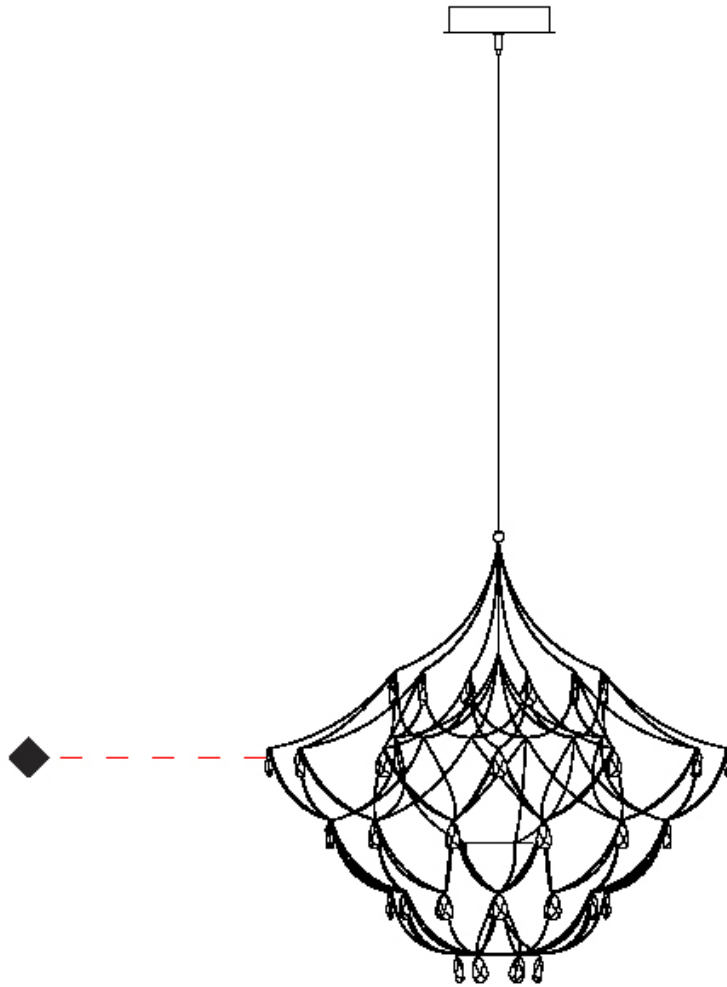

CRYSTAL GALAXY SUSPENSION

D101405-

PROJECT

TYPE

SPECIFIER

QUANTITY

DATE