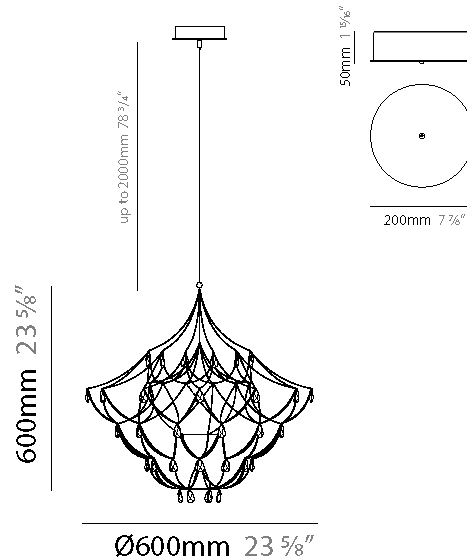

PROJECT	
TYPE	
SPECIFIER	
QUANTITY	
DATE	

CRYSTAL GALAXY SUSPENSION

D101394-

base number	LED Dimming	Color Temperature	Finish Options

1. To build a product code in our configurator select the specify button on the base model # product page
2. To build a manual product code on this datasheet choose from the options listed below in blue font and add the suffix to the base model #

GENERAL

Series: Crystal Galaxy
Brand: Quasar
Division: Design
Mounting Type: Suspension
Mounting Location: Ceiling
Subcategory: Ambient

PHYSICAL

Shape: Abstract
Diameter (mm): 600
Diameter (in): 23 5/8
Height (mm): 600
Height (in): 23 5/8
Max. Overall Height (mm): 2000
Max. Overall Height (in): 78 3/4
Light Distribution: Omnidirectional
Fixture Finish: NIC / BRA / BBR
Fixture Material: Metal
Upon Request: Custom Sizes

ELECTRICAL

Number of Lamps: 48 + 1
Lamp Type: LED Retrofit
Input Wattage (W): 22.84
Bulb Included: Bulb Included
Max. Wattage Per Lamp (W): 0.33 + 7
Lamp Base: E10 + GU10
Dimming: 0-10V Dimming / Phase Dimming (120Vac Only)
Driver Included: Yes
Driver Location: Integrated
Driver Type: Constant Voltage - Universal
Driver Class: Class 2
Input Voltage (V): 120 - 277
Output Voltage (V): 12
Lamp Voltage (V): 12

LED

Color Temperature (*K): 2600 / 3000 / 3500
CRI: >90 CRI
Lamp Life (hrs): 50000

OPTICAL

RATINGS AND CERTIFICATIONS

Certified By: Certified for North American Standards
IP rating: IP20