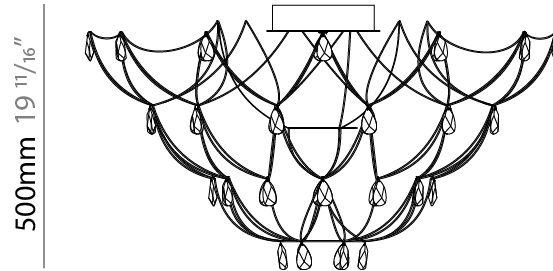

PROJECT	
TYPE	
SPECIFIER	
QUANTITY	
DATE	

CRYSTAL GALAXY SURFACE

D102029-

base number	LED Dimming	Color Temperature	Finish Options

1. To build a product code in our configurator select the specify button on the base model # product page
2. To build a manual product code on this datasheet choose from the options listed below in blue font and add the suffix to the base model #

GENERAL

Series: Crystal Galaxy
Brand: Quasar
Division: Design
Mounting Type: Surface
Mounting Location: Ceiling
Subcategory: Ambient

PHYSICAL

Shape: Abstract
Diameter (mm): 1000
Diameter (in): 39 3/8
Height (mm): 500
Height (in): 19 11/16
Light Distribution: Omnidirectional
Weight (kg): 3
Weight (lbs): 6.61
Fixture Finish: NIC / BRA / BBR
Fixture Material: Metal
Upon Request: Custom Sizes

ELECTRICAL

Number of Lamps: 66
Lamp Type: LED Retrofit
Input Wattage (W): 21.78
Bulb Included: Bulb Included
Max. Wattage Per Lamp (W): 0.33
Lamp Base: E10
Dimming: 0-10V Dimming / Phase Dimming (120Vac Only)
Driver Included: Yes
Driver Location: Integrated
Driver Type: Constant Voltage - Universal
Driver Class: Class 2
Input Voltage (V): 120 - 277
Output Voltage (V): 12
Lamp Voltage (V): 12

LED

Color Temperature (°K): 2600 / 3000 / 3500
Max. Delivered Lumen (lm): 1518 (2600K)
CRI: >80 CRI
Lamp Life (hrs): 50000

OPTICAL

RATINGS AND CERTIFICATIONS

Certified By: Certified for North American Standards
IP rating: IP20

Ø1000mm 39 3/8"