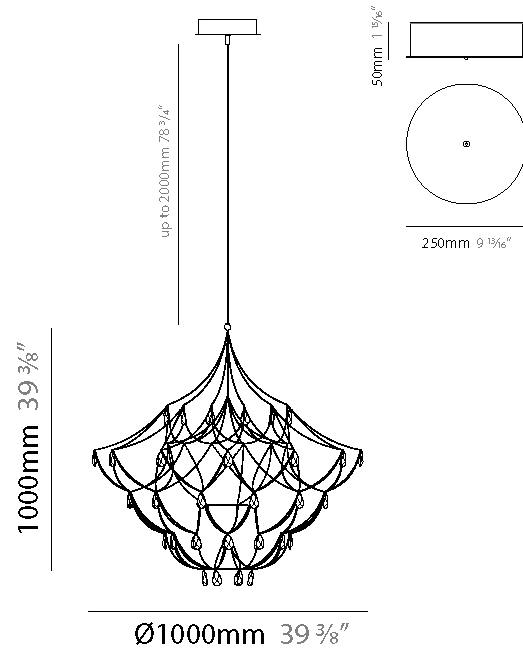

1. To build a product code in our configurator select the specify button on the base model # product page
2. To build a manual product code on this datasheet choose from the options listed below in blue font and add the suffix to the base model #

GENERAL

Series: Crystal Galaxy
Brand: Quasar
Division: Design
Mounting Type: Suspension
Mounting Location: Ceiling
Subcategory: Ambient

PHYSICAL

Shape: Abstract
Diameter (mm): 1000
Diameter (in): 39 3/8
Height (mm): 1000
Height (in): 39 3/8
Max. Overall Height (mm): 2000
Max. Overall Height (in): 78 3/4
Light Distribution: Omnidirectional
Weight (kg): 3
Weight (lbs): 6.61
Fixture Finish: [NIC / BRA / BBR](#)
Fixture Material: Metal
Upon Request: Custom Sizes

ELECTRICAL

Number of Lamps: 75
Lamp Type: LED Retrofit
Input Wattage (W): 24.75
Bulb Included: Bulb Included
Max. Wattage Per Lamp (W): 0.33
Lamp Base: E12
Dimming: [0-10V Dimming / Phase Dimming (120Vac Only)](#)
Driver Included: Yes
Driver Location: Integrated
Driver Type: Constant Voltage - Universal
Driver Class: Class 2
Input Voltage (V): 120 - 277
Output Voltage (V): 12
Lamp Voltage (V): 12

LED

[Color Temperature (°K): 2600 / 3000 / 3500](#)
Max. Delivered Lumen (lm): 1725 (2600K)
CRI: >80 CRI
Lamp Life (hrs): 50000

OPTICAL

RATINGS AND CERTIFICATIONS

Certified By: Certified for North American Standards
IP rating: IP20

PROJECT	_____
TYPE	_____
SPECIFIER	_____
QUANTITY	_____
DATE	_____