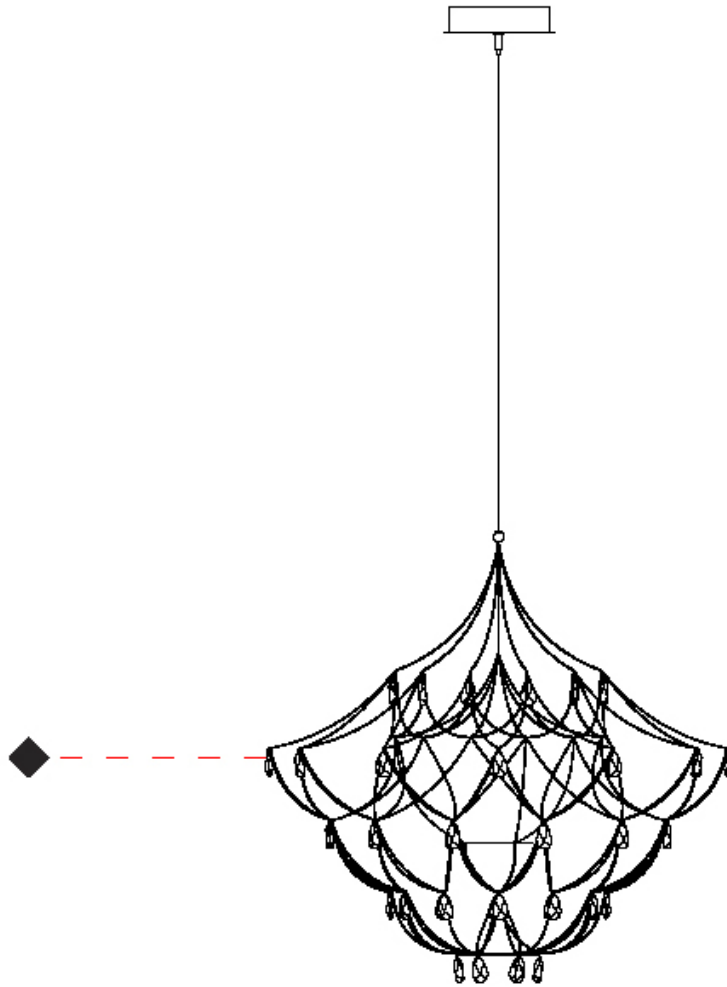

CRYSTAL GALAXY SUSPENSION

D101409-

PROJECT

TYPE

SPECIFIER

QUANTITY

DATE